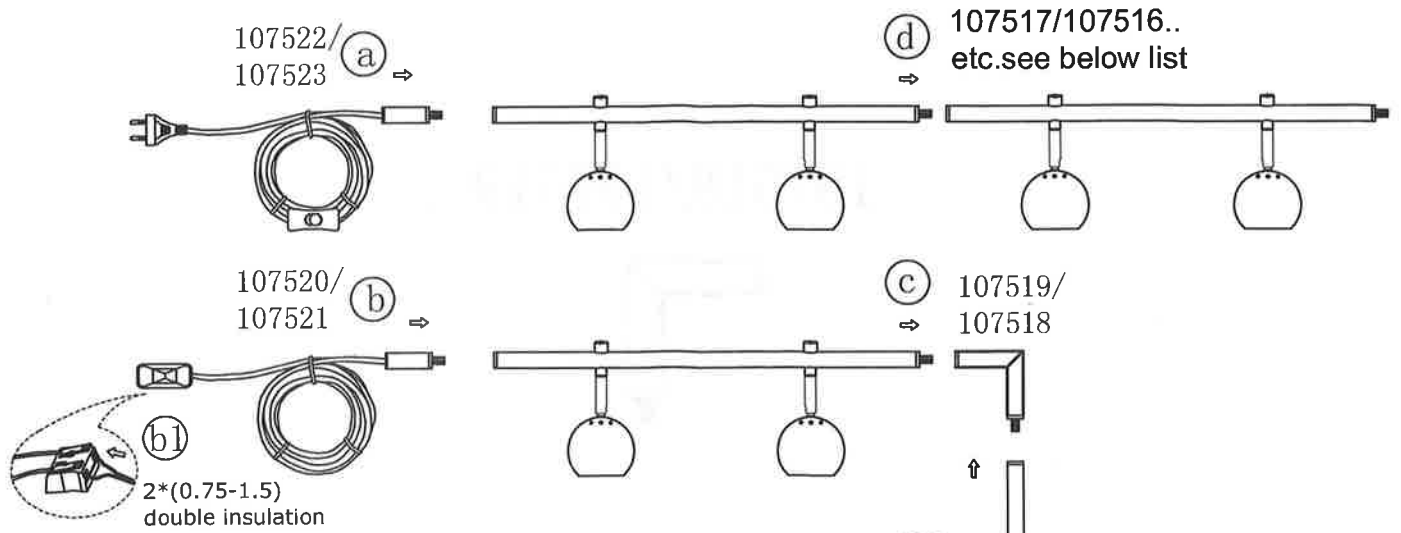

EXPAND

DESIGN BY MARKSLÖJD

107518/107519/107520/107521/107522/107523

107518/107519

107520/107521

107522/107523

Markslöjd AB
Gränevägen 5 S-511 62 Skene
Sweden
www.markslöjd.com

EXPAND

DESIGN BY MARKSLÖJD

d: with different head or length

- 107515 GU10 Cylinder WH 50L
- 107517 GU10 Round WH 50L
- 107513 E27 Cylinder WH 50L
- 107514 GU10 Cylinder SN 50L
- 107516 GU10 Round SN 50L
- 107510 E27 Cylinder SN 50L
- 107524 GU10 Cylinder WH 70L
- 107525 GU10 Round WH 70L
- 107526 E27 Cylinder WH 70L
- 107541 GU10 Cylinder SN 70L
- 107542 GU10 Round SN 70L
- 107543 E27 Cylinder SN 70L

Important dimensions of drilling holes!